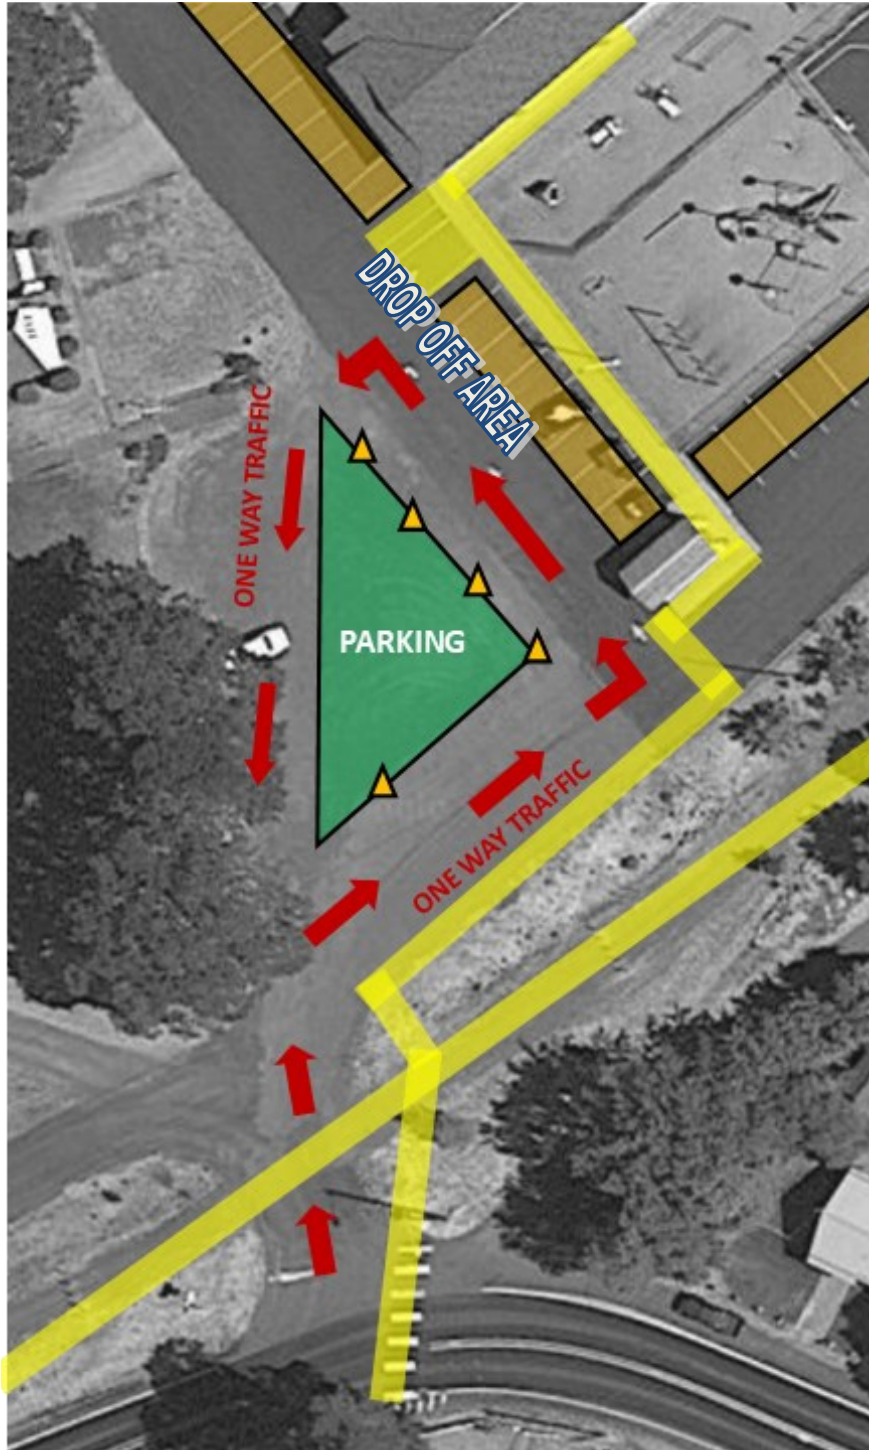

KLICKITAT SCHOOL 2023-24

MORNING BUS LANE AND MORNING DROP OFF

Please help us to maintain student safety by driving carefully through town and into the school parking lot. Please drive at a reasonably slow speed and observe student cross walks.

Upon entering school lot, take careful notice of those walking down the trail or in any student walk zones marked in yellow on the diagram to the left.

Cars and buses will enter and proceed one way through the parking lot dropping students off on the right between the school building and playground walk way.

If families must park in the mornings, please park in the center dirt lot, behind the cones as shown in green in the diagram.

Orange parking zones are for staff and long term parking. Pull in and backing out should **NOT** occur from these spots during morning hours. PLEASE use green parking zone if you must park short term.